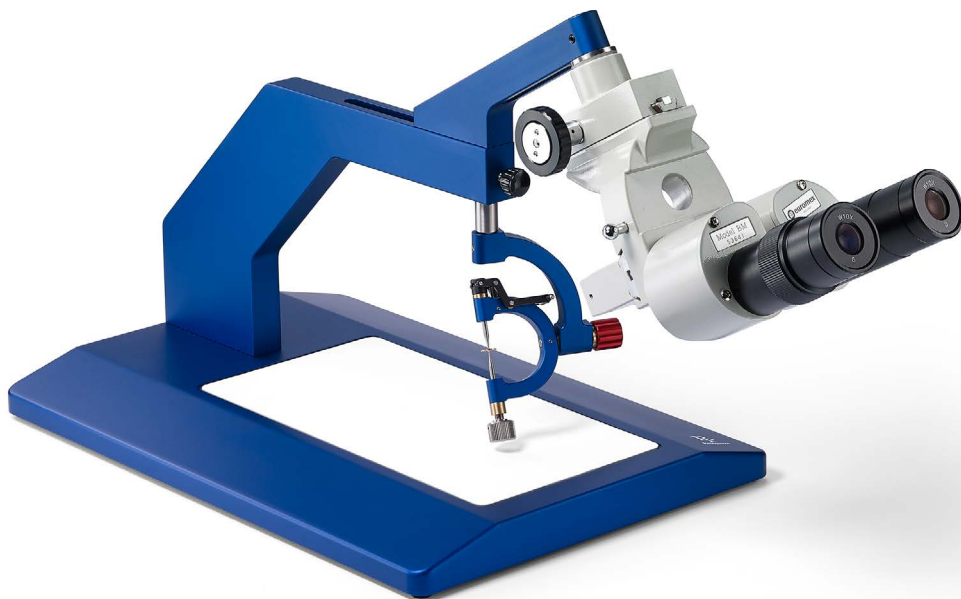

DESCRIPTION

Planetary eight-digits

Check and correct the beat of your balance wheels with ease. Handling at any angle under binoculars ensures easy, accurate correction of your balance wheels.

ITEM CODE

PRICE IN CHF

Planetary eight-digits

40-0004-000

11'149